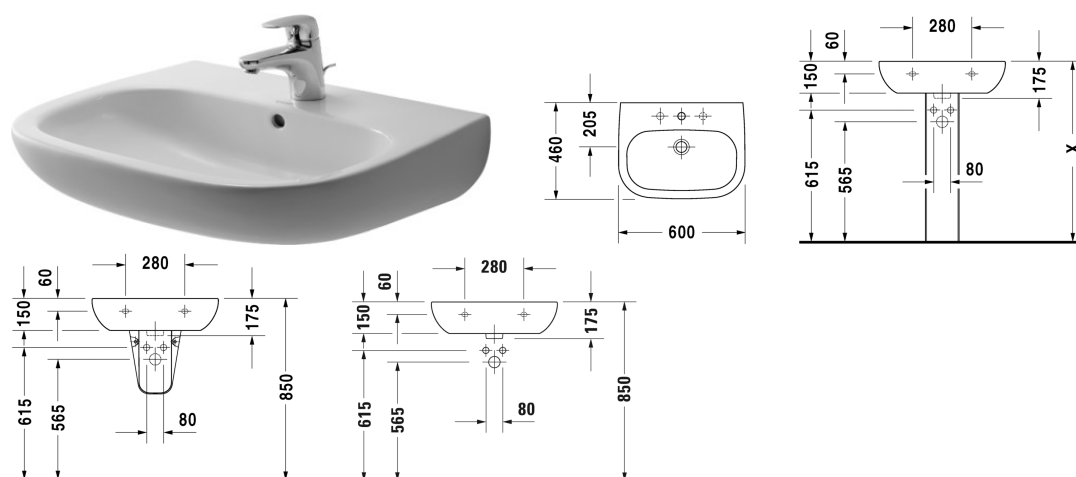

Washbasin # 23106000002 / 23106000302

| < 600 mm > |

Washbasin	Dimension	Weight	Order number
with overflow, with tap platform, outside fully glazed, 600 mm			
Colors			
00 White Alpin			
Variant			
●	600 x 460 mm	17.800 kg	23106000002
● ● ●	600 x 460 mm	17.800 kg	23106000302
Suitable products			
Semi pedestal for # 231065, 231060, 231055, 034265, 034285, 034210, 034812,			085718
Pedestal for # 231065, 231060, 231055, 034265, 034285, 034210, 034812,			086327
Vanity unit wall-mounted 1 door, for D-Code # 231055, # 231060, # 231065, 400 x 360 mm	400 x 360 mm		KT6658 L/R

All drawings contain the necessary measurements which are subject to standard tolerances. Exact measurements, in particular for customised installation scenarios, can only be taken from the finished ceramic piece.